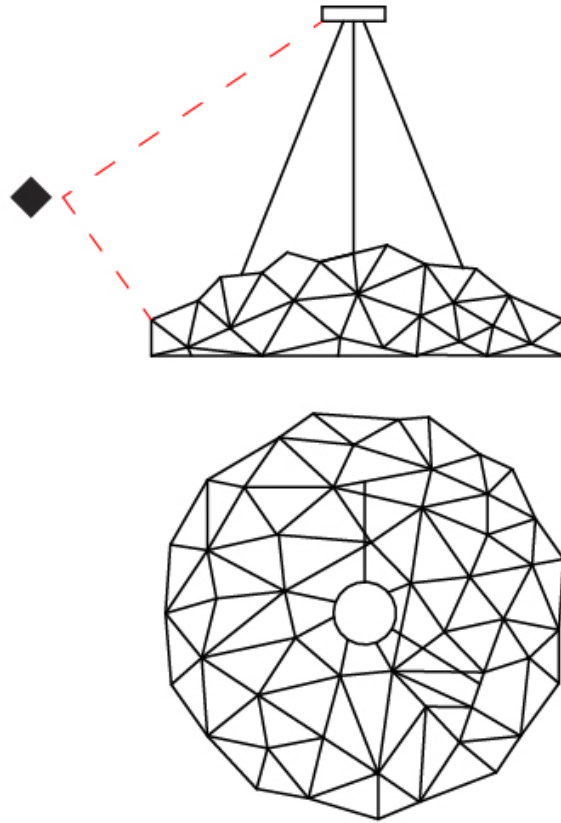

UNIVERSE DISC SUSPENSION

D101349-

PROJECT

TYPE

SPECIFIER

QUANTITY

DATE

D