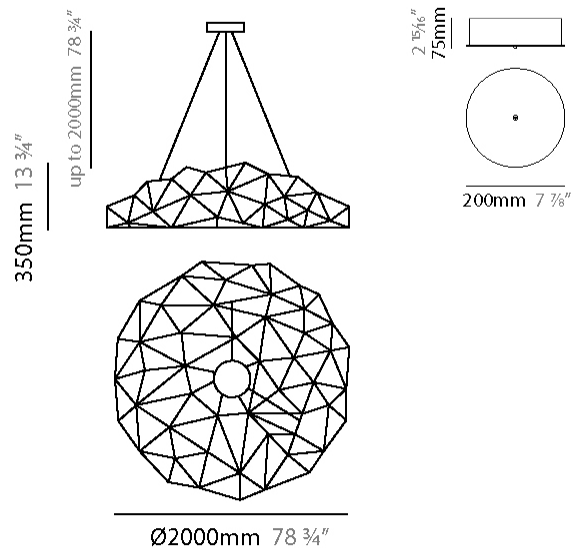

D101349-

base number   LED Dimming   Color Temperature   Finish Options

1. To build a product code in our configurator select the specify button on the base model # product page
2. To build a manual product code on this datasheet choose from the options listed below in blue font and add the suffix to the base model #

GENERAL

Series: Universe Disc
Partner: Quasar
Division: Design
Installation: Suspension
Product Type: Chandelier
Mounting Location: Ceiling

PHYSICAL

Shape: Round
Diameter (mm): 2000
Diameter (in): 78 ¾
Height (mm): 350
Height (in): 13 ¾
Max. Overall Height (mm): 2350
Max. Overall Height (in): 92 ½
Weight (kg): 5
Weight (lbs): 11
Fixture Finish: [NIC / BRA / BBR](#)
Fixture Material: Metal
Upon Request: Custom Sizes

ELECTRICAL

Number of Lamps: 150
Lamp Type: LED Retrofit
Input Wattage (W): 49.5
Bulb Included: Bulb Included
Max. Wattage Per Lamp (W): 0.33
Lamp Base: E10
Dimming: [Non-Dimming / Phase Dimming (120vac Only)](#)
Driver Included: Yes
Driver Location: Integrated
Driver Type: Constant Voltage - 120/277Vac
Driver Class: Class 2
Input Voltage (V): 120 - 277
Output Voltage (V): 12
Lamp Voltage (V): 12
Upon Request: (Not included - see components) Integral: 0-10Vdc dimming

LED

Color Temperature (°K): [2600 / 3000 / 3500](#)
Max. Delivered Lumen (lm): 3450 (2600K)
CRI: >90 CRI
Lamp Life (hrs): 20000

OPTICAL

RATINGS AND CERTIFICATIONS

Certified By: Certified for North American Standards
IP rating: IP20