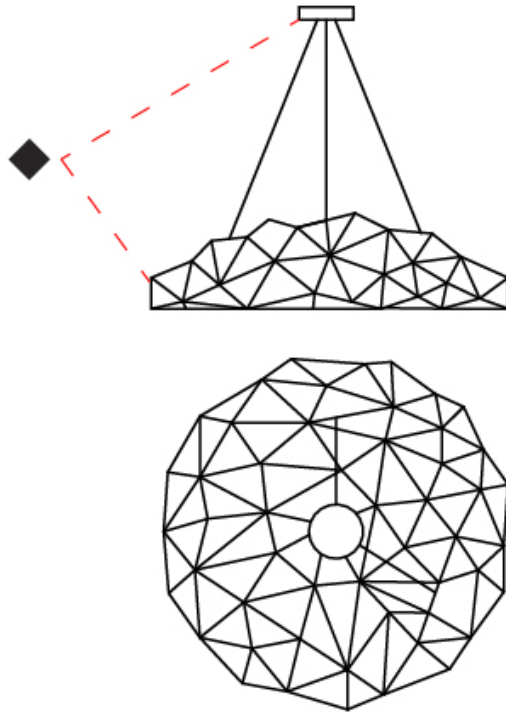

UNIVERSE DISC SUSPENSION

D101702-

PROJECT

TYPE

SPECIFIER

QUANTITY

DATE

D