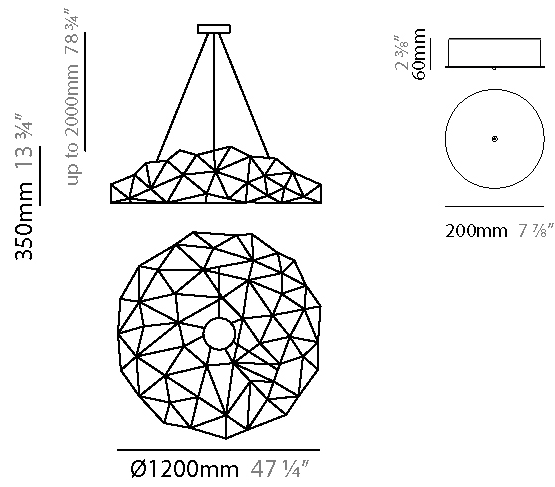

1. To build a product code in our configurator select the specify button on the base model # product page
2. To build a manual product code on this datasheet choose from the options listed below in blue font and add the suffix to the base model #

GENERAL

Series: Universe Disc
Partner: Quasar
Division: Design
Installation: Suspension
Product Type: Chandelier
Mounting Location: Ceiling

PHYSICAL

Shape: Round
Diameter (mm): 1200
Diameter (in): 47 1/4
Height (mm): 350
Height (in): 13 3/4
Max. Overall Height (mm): 2350
Max. Overall Height (in): 92 1/2
Weight (kg): 5
Weight (lbs): 11
Fixture Finish: [NIC / BRA / BBR](#)
Fixture Material: Metal
Cable Details: 2000mm Cable
Upon Request: Custom Sizes

ELECTRICAL

Number of Lamps: 65
Lamp Type: LED Retrofit
Input Wattage (W): 21.45
Bulb Included: Bulb Included
Max. Wattage Per Lamp (W): 0.33
Lamp Base: E10
Dimming: [Non-Dimming / Phase Dimming (120vac Only)](#)
Driver Included: Yes
Driver Location: Integrated
Driver Type: Constant Voltage - 120/277Vac
Driver Class: Class 2
Input Voltage (V): 120 - 277
Output Voltage (V): 12
Lamp Voltage (V): 12
Upon Request: (Not included - see components) Integral: 0-10Vdc dimming

LED

Color Temperature (°K): [2600 / 3000 / 3500](#)
Max. Delivered Lumen (lm): 1495 (2600K)
CRI: >90 CRI
Lamp Life (hrs): 20000

OPTICAL

RATINGS AND CERTIFICATIONS

Certified By: Certified for North American Standards
IP rating: IP20