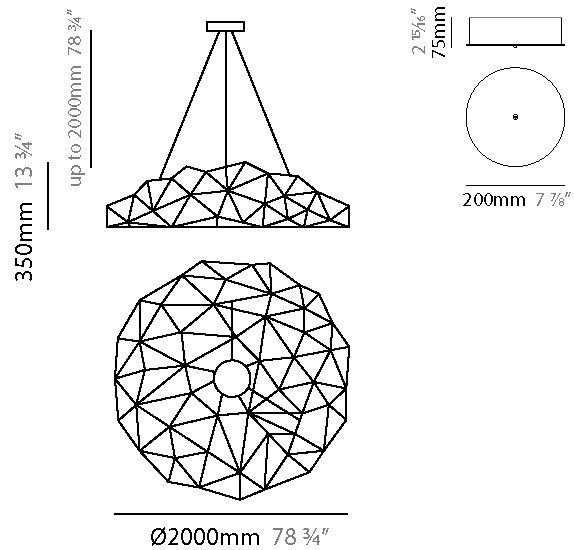

UNIVERSE DISC SUSPENSION

D101351-

base number   LED Dimming   Color Temperature   Finish Options

1. To build a product code in our configurator select the specify button on the base model # product page
2. To build a manual product code on this datasheet choose from the options listed below in blue font and add the suffix to the base model #

GENERAL

Series: Universe Disc
Partner: Quasar
Division: Design
Installation: Suspension
Product Type: Chandelier
Mounting Location: Ceiling

PHYSICAL

Shape: Round
Diameter (mm): 2000
Diameter (in): 78 ¾
Height (mm): 350
Height (in): 13 ¾
Max. Overall Height (mm): 2350
Max. Overall Height (in): 92 ½
[Fixture Finish: NIC / BRA / BBR](#)
Fixture Material: Metal
Upon Request: Custom Sizes

ELECTRICAL

Number of Lamps: 150 + 1
Lamp Type: LED Retrofit
Input Wattage (W): 56.5
Bulb Included: Bulb Included
Max. Wattage Per Lamp (W): 0.33 + 7
Lamp Base: E10 + GU10
[Dimming: Non-Dimming / Phase Dimming (120vac Only)](#)
Driver Included: Yes
Driver Location: Integrated
Driver Type: Constant Voltage - 120/277Vac
Driver Class: Class 2
Input Voltage (V): 120 - 277
Output Voltage (V): 12
Lamp Voltage (V): 12

LED

[Color Temperature (°K): 2600 / 3000 / 3500](#)
Max. Delivered Lumen (lm): 3450 (2600K)
Lamp Life (hrs): 20000

OPTICAL

RATINGS AND CERTIFICATIONS

Certified By: Certified for North American Standards
IP rating: IP20